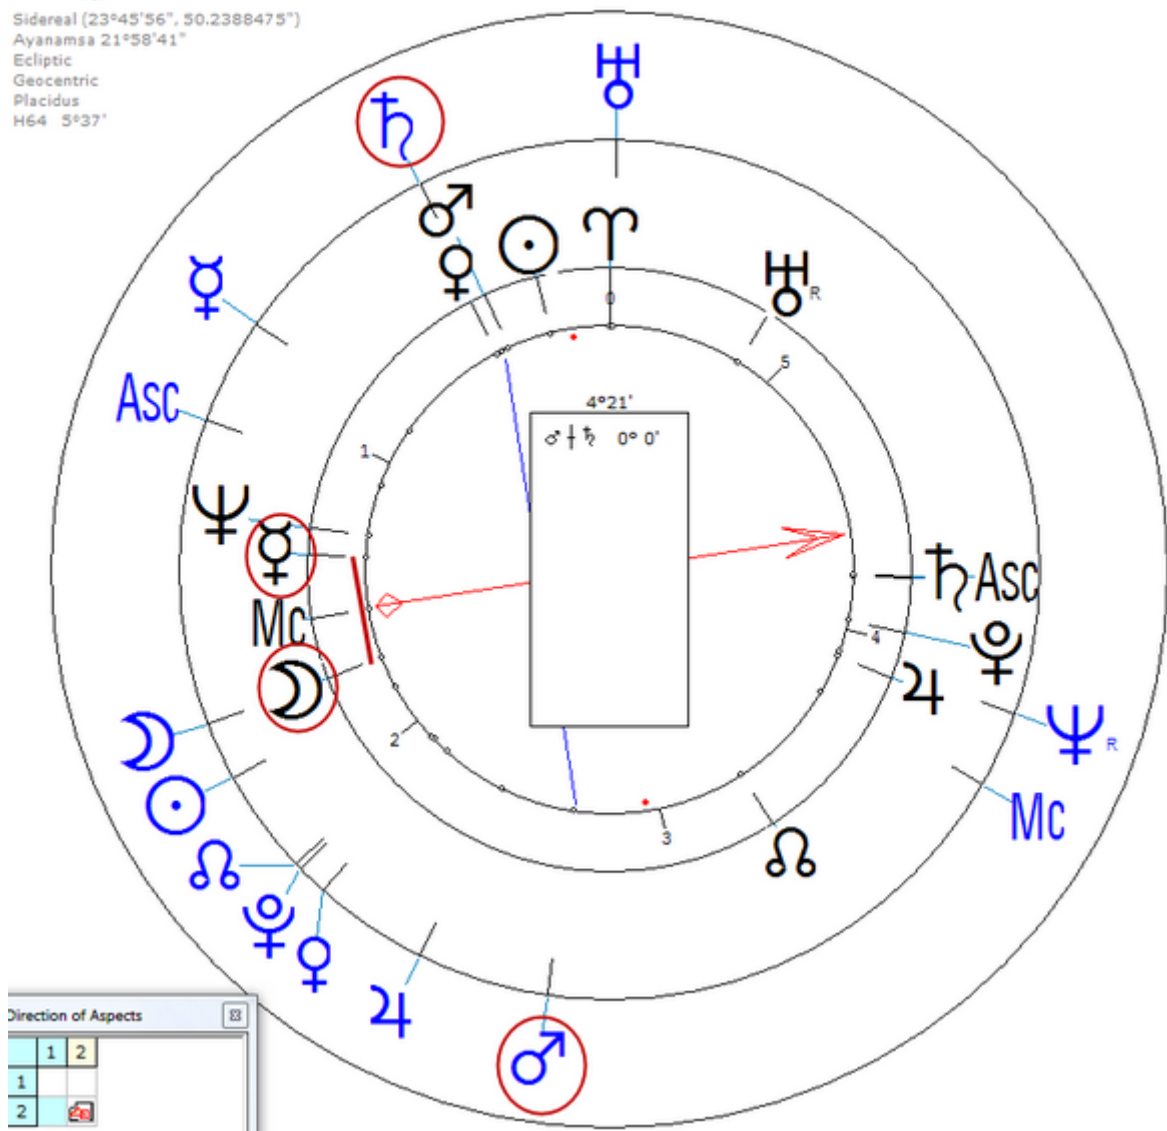

Polak Daniëls, Leonard

31 March 1872 at 09:00 (= 09:00 AM)Den Haag, Netherlands, 52n05, 4e19

Dutch professor.

<https://www.astro.com/astro-databank/Polak_Dani%C3%ABls,_Leonard>

Death by Suicide 14 May 1940 in Den Haag

Lunar Return (Harmonic 64)

Lunar $\sigma/\tau = \text{Dn}/\text{Qn}$

Polak Daniëls, Leonard
31 March 1872 Sun 9:00 (GMT+0:17:12) 52n06 4e18
Den Haag, Netherlands

Sidereal (23°45'56", 50.2388475")
Ayanamsa 21°58'41"
Ecliptic
Geocentric
Placidus
H64 5°37'